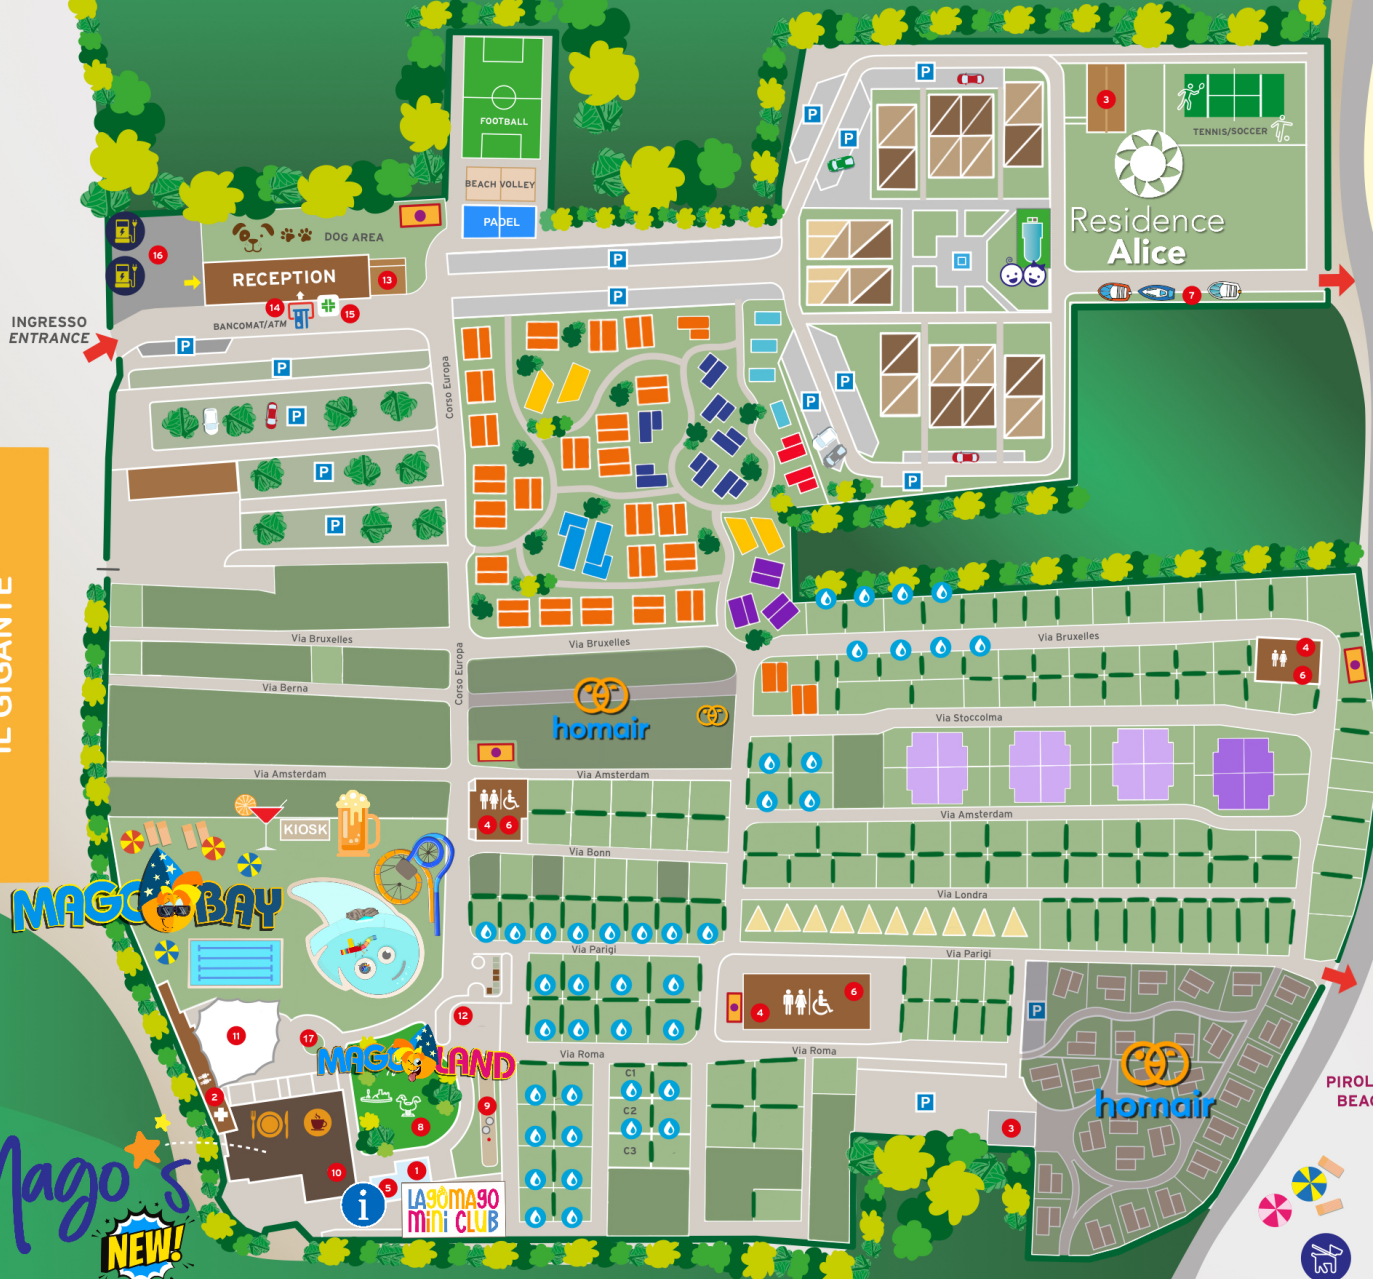

SUPERMARKET  
"IL GIGANTE"

MAGOO BAY

MAGOO LAND

LA SOMAGO  
mini CLUB

Mago's  
NEW!

- 1 Baby club
- 2 Infermeria  
Infirmary
- 3 Lavatrici/Essicatori  
Washing machines/Dryer
- 4 Docce calde  
Hot showers
- 5 Info Point & Shop
- 6 WC chimico  
Chemical WC

SPIAGGIA CANI  
DOG BEACH

PIROLINO  
BEACH

ALAGGIO BARCHE  
BOAT SLIPWAY

ALICE  
beach

- Monocale  
*one room apartment*
- Bilocale  
*two rooms apartment*
- Trilocale  
*three rooms apartment*
- Villetta SMART
- Villetta DELUXE
- Maxi Caravan BETULLA
- Maxi Caravan NINFEA
- Maxi Caravan IRIS
- Maxi Caravan CAMELIA
- Maxi Caravan MAGIC
- Hybrid Lodge AZALEA
- Lodge Tent CALLA
- Safari Tents
- Piazzola STANDARD  
*STANDARD pitch*
- Piazzola con ACQUA  
*WATER pitch*
- 7 Posteggio barche  
*Boat parking*
- 8 Gioco bimbi  
*Children playground*
- 9 Campo bocce  
*Bowl field*
- 10 Sport & Games Room
- 11 Arena
- 12 Ping pong  
*Table tennis*
- 13 Camper service
- 14 Bancomat  
*ATM*
- 15 Farmacia self-service  
*Pharmacy self-service*
- 16 Ricarica auto elettriche  
*Electric car charging*
- 17 the Square
- Punto raccolta rifiuti  
*Garbage*
- Allacciamento acqua  
*Water connection*